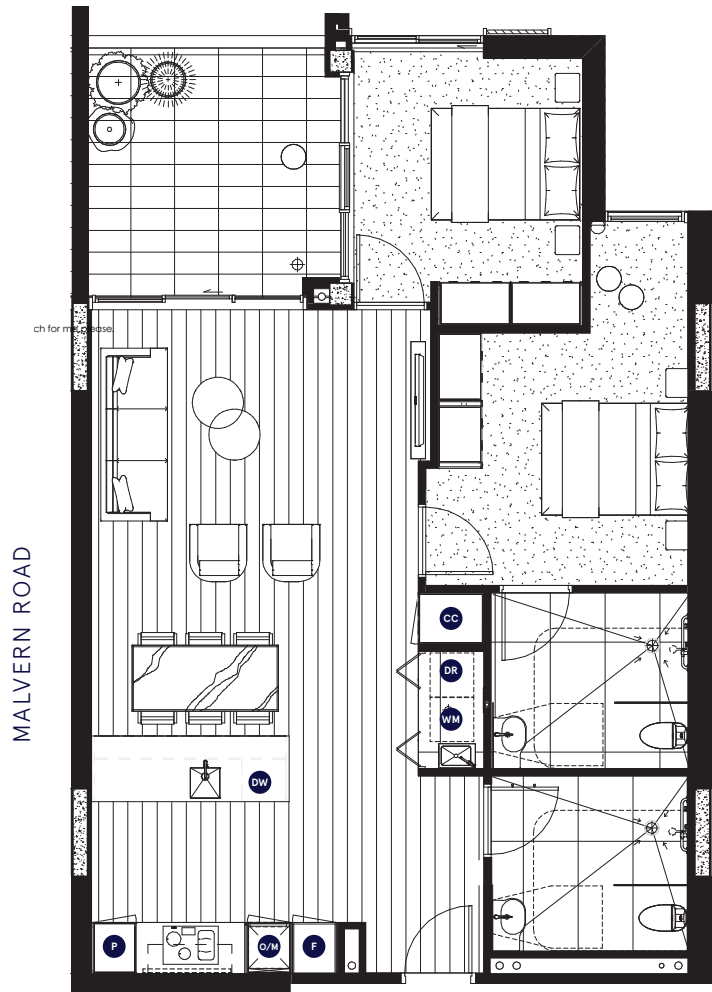

Robin Syme Malvern

RESIDENCE 101

FIRST FLOOR