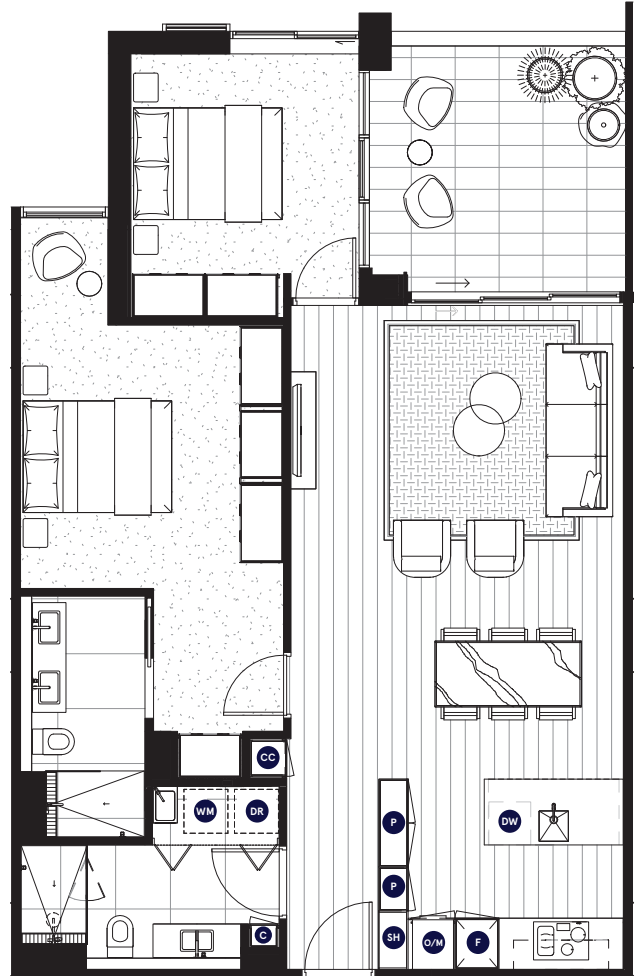

A change of pace awaits in this spacious, decadent new apartment on the first floor of this boutique complex in leafy Malvern.

Features include an oversized master bedroom with ensuite, generous second bedroom, balcony and glamorous kitchen fitted with Miele and Liebherr appliances. No expense has been spared with beautifully integrated robes and a neutral palette founded on European oak and stone.

FIRST FLOOR

ROBIN SYME MALVERN FEATURES

LIBRARY

CAFE AND DINING ROOMS

CINEMA

SOCIAL LOUNGE

WELLBEING SALON

GYMNASIUM

WINE CELLAR AND BAR

GUEST ROOM

COURTYARD

LEGEND

| | |
|------------|-----------------|
| C | Cupboard |
| DR | Dryer |
| DW | Dishwasher |
| F | Fridge |
| O/M | Oven/Microwave |
| P | Pantry |
| SH | Shelf |
| ST | Study |
| WM | Washing Machine |