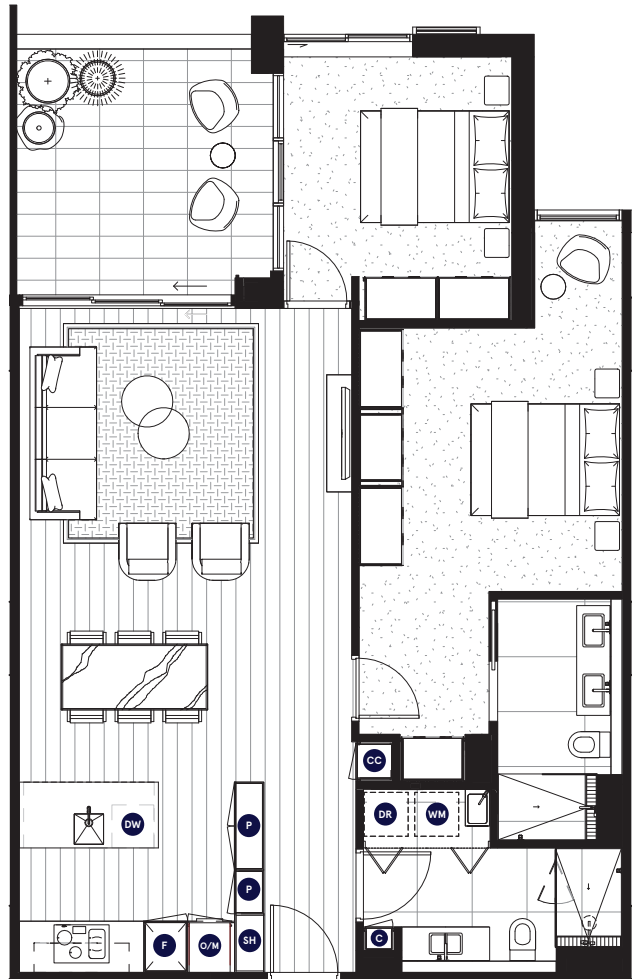

FIRST FLOOR